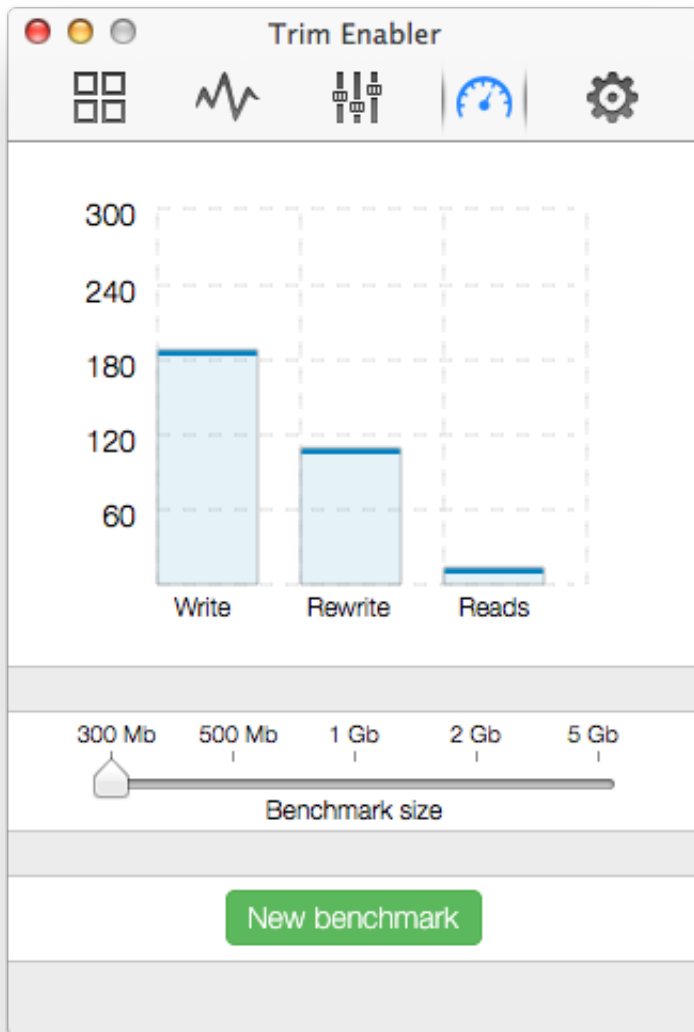

[Zubeidaa Full Movie Free Download](#)

trim definition

[Скачать Инструкцию По Делопроизводству Администрации без смс и без регистрации](#)

Thus, the use of TRIM can improve the performance of your SSD and extend its lifespan.. To check whether TRIM is on and enable/disable TRIM in Windows 10, you can use the related command lines or the freeware - EaseUS Data Recovery Wizard.. Get the result explanation here >>What Is TRIM on SSDTRIM on SSD (Solid-State Drive) is an ATA (Advanced Technology Attachment) command that enables the computer operating system to tell the SSD to erase data blocks when they are no longer in use.. The TRIM command allows the operating system to inform the SSD about regions where the data marked for deletion are stored, and after trimming the SSD won't preserve the contents of the block when it writes new data to a page.. Step 2 Type the command and press Enter: fsutil behavior query DisableDeleteNotifyStep 3. [Check Download Progress Exodus Kodi](#)

trim haircut