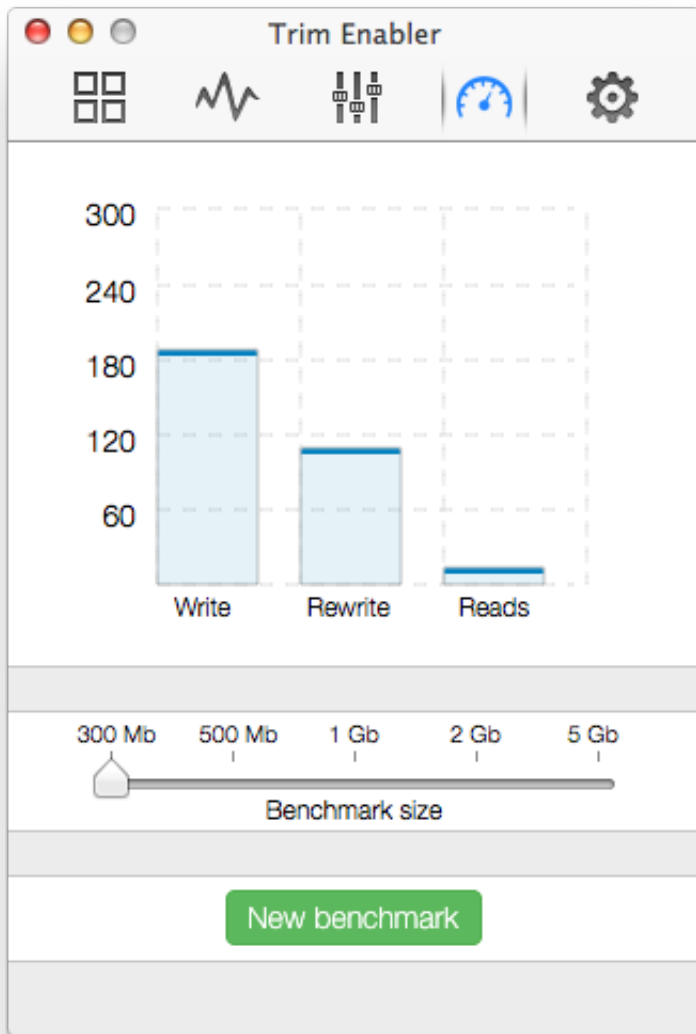

Download from
Dreamstime.com

This watermarked comp image is for previewing purposes only.

ID 2468711

© Milan Surkala | Dreamstime.com

[Trim Ssd For Mac](#)

[Trim Ssd For Mac](#)

Download from
Dreamstime.com

This watermarked comp image is for previewing purposes only.

ID 2468711

© Milan Surkala | Dreamstime.com

Trim tells your solid state drive which pieces of data can be erased No matter what name it goes by, Trim works with Active Garbage Collection to clean up and organize your solid state drive.. When Do You Need to Enable or Disable TRIM on SSDBy default, TRIM is enabled on SSDs.. That's the reason why so many users want to disable TRIM to make their data recoverable.